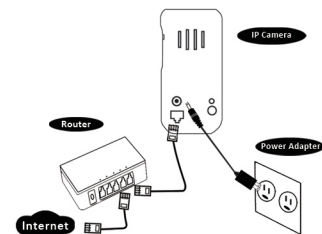

IR DAY & NIGHT IP CAMERA

WiFi

FEATURES:

- Auto-Networking
  (No IP Address/ DDNS/ Router Mapping/ Port Forwarding)
- Push Notification (PIR & Sound Detection)
- WPS (WiFi Protected Setup) Support
- Dual Lens for Day & Night Mode (No Color Difference)
- Two-way Audio
- Free Bundle 36CH VMS
- Record/ Playback in iPhone, iPad, and Android Devices

AUTO - Networking

Easy Installation Step 1-2-3

Step 1: Connect IP Camera to router