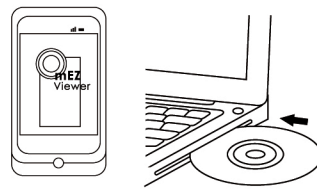

Step 2: Install APP or CD software